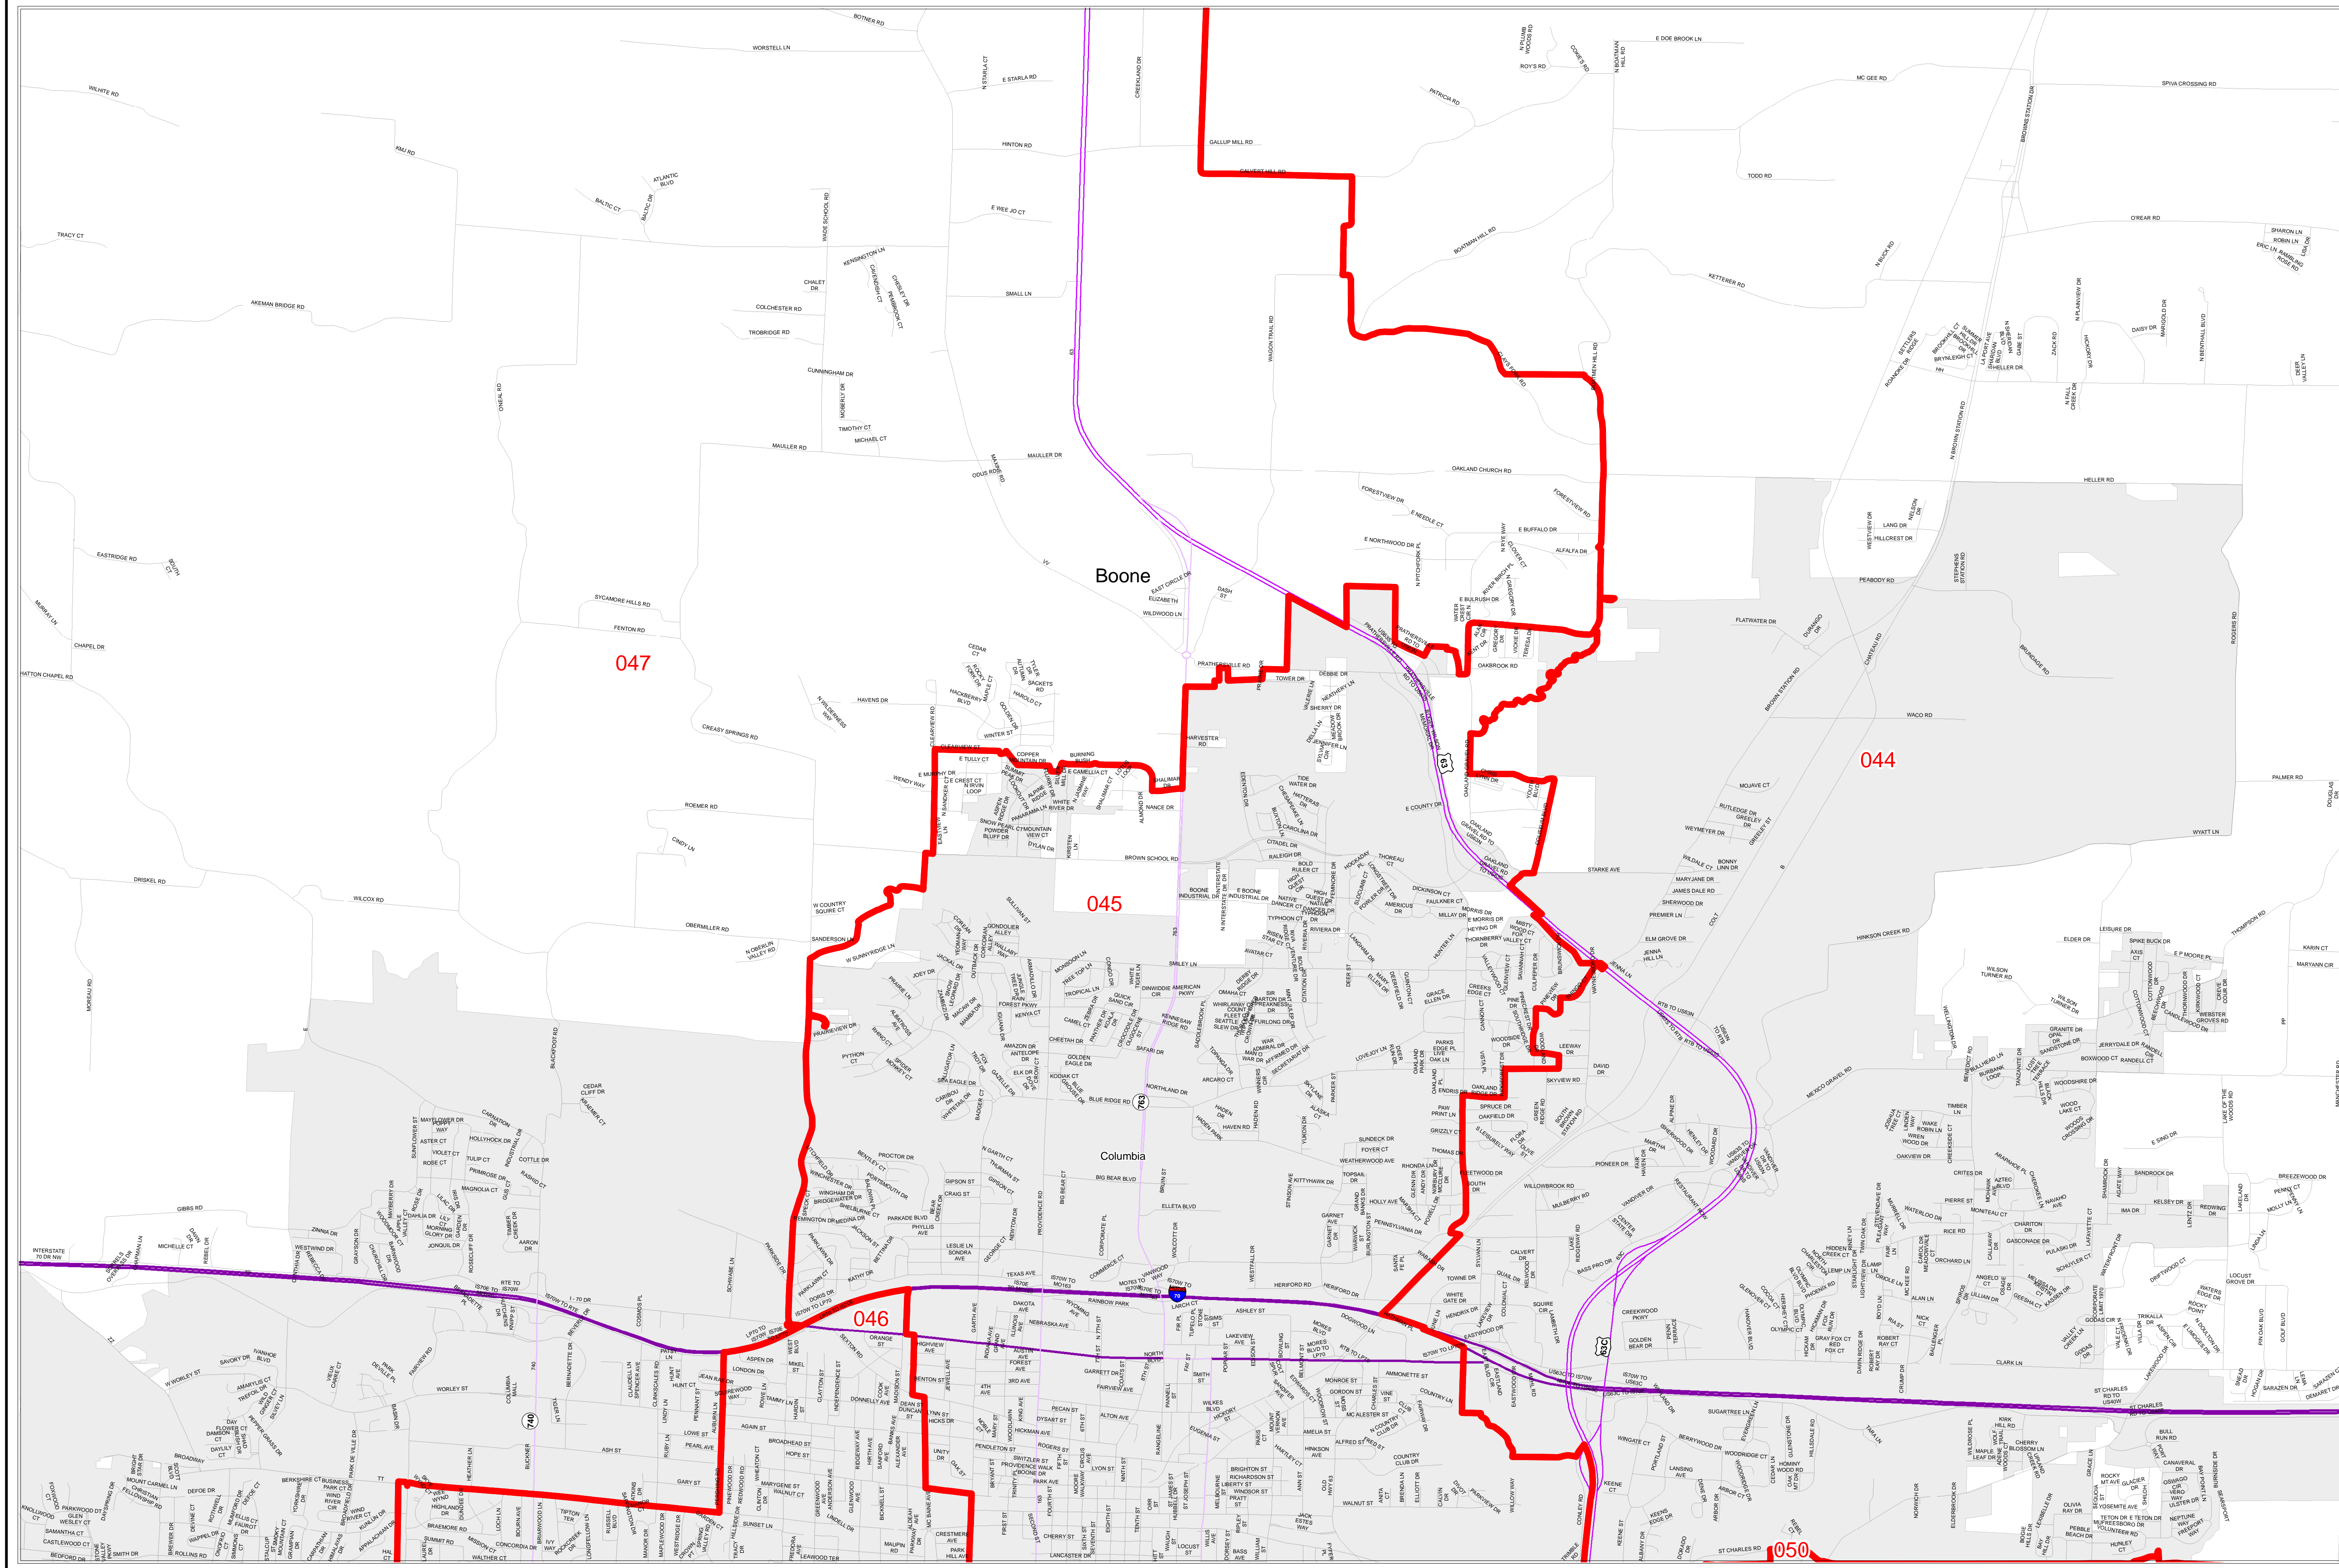

House Apportionment Plan 2011

Missouri Appellate Apportionment Commission